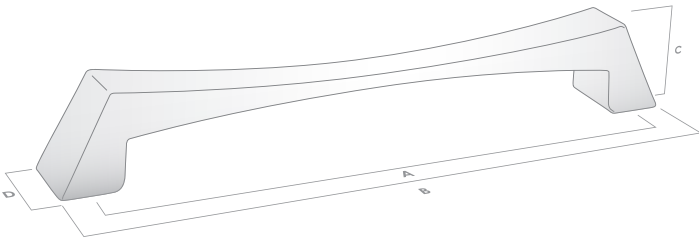

SPECIFICATION SHEET

EVOKE

The Nostalgia Collection

Knob

Code	Length (A)	Width (B)	Projection (C)	Finish
140.043.06	43mm	20mm	30mm	Polished Chrome
140.043.15	43mm	20mm	30mm	Satin Chrome

Handle

Code	Centre (A)	Length (B)	Width (D)	Projection (C)	Finish
140.128.06	128mm	150mm	25mm	31mm	Polished Chrome
140.128.15	128mm	150mm	25mm	31mm	Satin Chrome
140.192.06	192mm	214mm	25mm	32mm	Polished Chrome
140.192.15	192mm	214mm	25mm	32mm	Satin Chrome
140.320.06	320mm	342mm	25mm	34mm	Polished Chrome
140.320.15	320mm	342mm	25mm	34mm	Satin Chrome

Available Finishes:

Polished Chrome

Satin Chrome